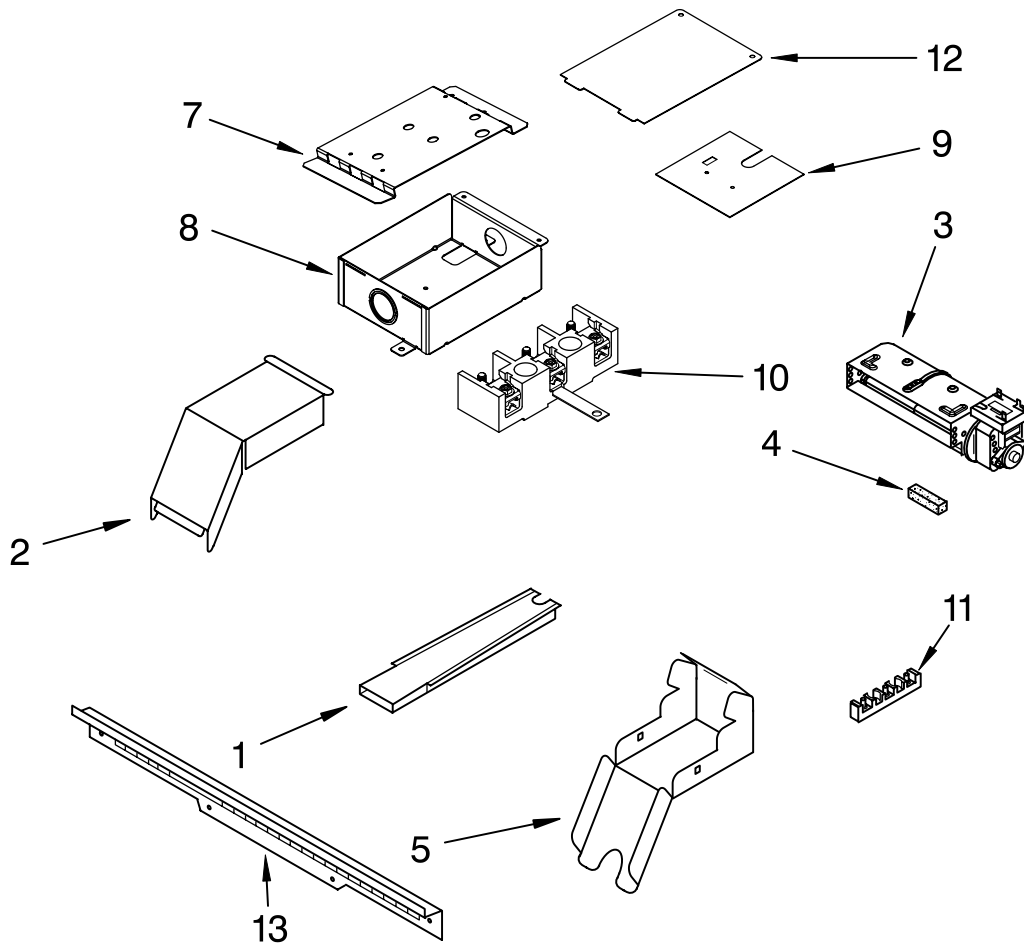

TOP VENTING PARTS

For Models: GY396LXPB00, GY396LXPQ00, GY396LXPT00, GY396LXPS00
(Black) (White) (Biscuit) (S.Steel)

Illus. No.	Part No.	DESCRIPTION
1	4451759	Vent, Exhaust
	4449040	Screw, 8-18 x 3/8
2	4455178	Elbow, Vent Top
3	8300223	Blower
	4455352	Bracket
	4449809	Screw (4)

Illus. No.	Part No.	DESCRIPTION
4	4451758	Block, Foam
5	4455177	Elbow, Vent Bottom
7	9759716	Bracket, Term.Box
	4449809	Screw (2)
8	9757404	Box, Terminal
	4449809	Screw (3)
9	9759721	Insulator, Term Box

Illus. No.	Part No.	DESCRIPTION
10	9757136	Block, Terminal
11	4449868	Block, Terminal
	3400080	Screw
12	9757405	Cover, Term Box
	3196160	Screw (2)
13	9757118BL	Vent, (Control Panel)
	4450038	Screw

FOR ORDERING INFORMATION REFER TO PARTS PRICE LIST